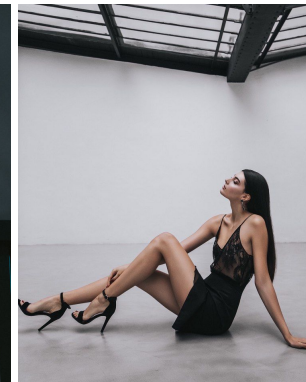

office@stellamodels.com

www.stellamodels.com

HEIGHT	BUST	DRESS	WAIST	HIPS	SHOES	HAIR	EYES
178	81	34	61	91	39.0	DARK BROWN	BROWN