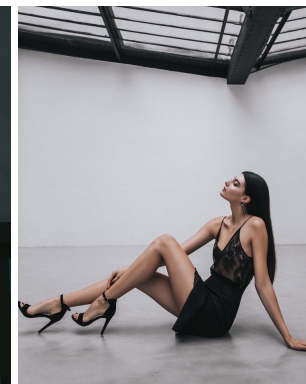

office@stellamodels.com

www.stellamodels.com

HEIGHT	BUST	DRESS	WAIST	HIPS	SHOES	HAIR	EYES
178	81	34	61	91	39.0	DARK BROWN	BROWN