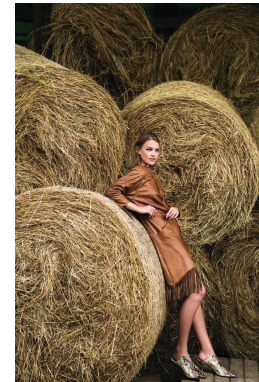

office@stellamodels.com

www.stellamodels.com

HEIGHT	BUST	WAIST	HIPS	SHOES	HAIR	EYES
173	82	62	92	38.0	BLONDE	BLUE