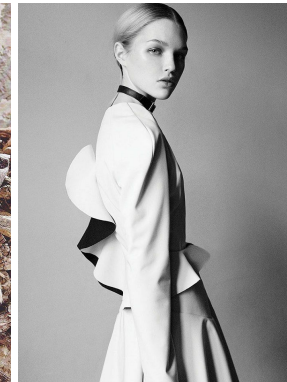

office@stellamodels.com

www.stellamodels.com

| HEIGHT | BUST | WAIST | HIPS | SHOES | HAIR | EYES |
|--------|------|-------|------|-------|--------|------|
| 173 | 82 | 62 | 92 | 38.0 | BLONDE | BLUE |