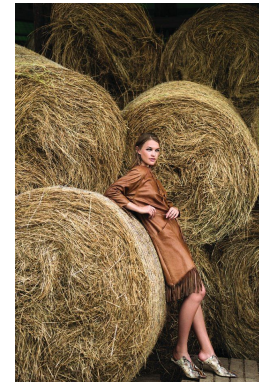

office@stellamodels.com

www.stellamodels.com

| HEIGHT | BUST | WAIST | HIPS | SHOES | HAIR | EYES |
|--------|------|-------|------|-------|--------|------|
| 173 | 82 | 62 | 92 | 38.0 | BLONDE | BLUE |