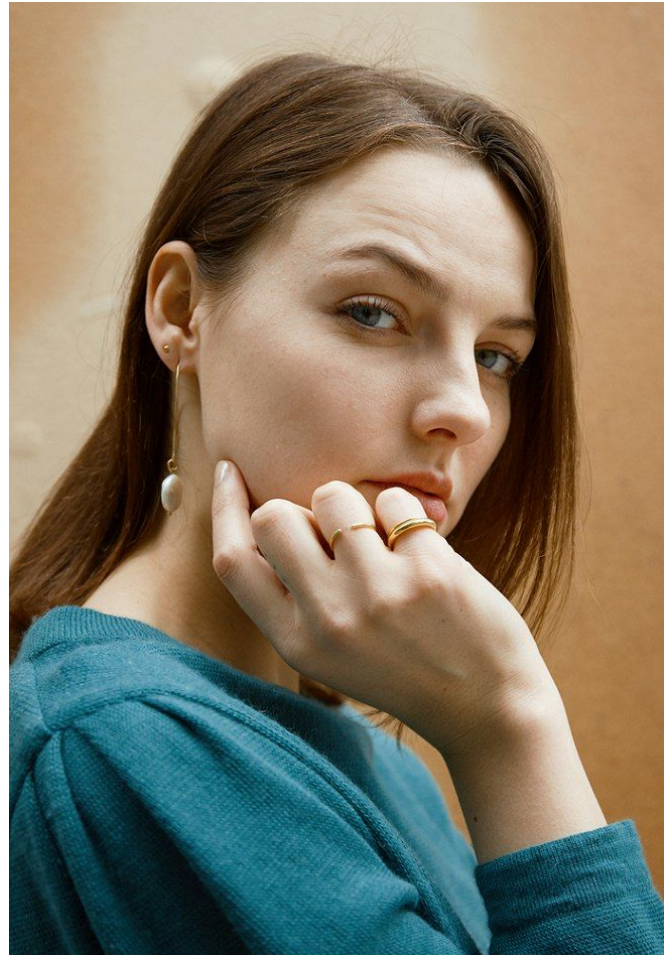

—
STELLA
MODELS
×

ANNA KATHARINA
ÜBERBACHER

T: +43 1 586 90 27

office@stellamodels.com

www.stellamodels.com