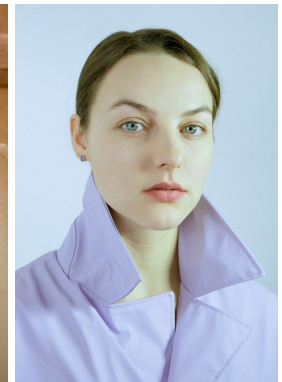

office@stellamodels.com

www.stellamodels.com

HEIGHT	BUST	DRESS	WAIST	HIPS	SHOES	HAIR	EYES
180	88	36	64	90	41.0	BROWN	BLUE