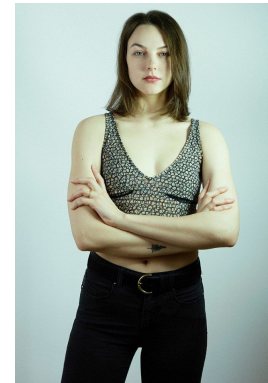

office@stellamodels.com

www.stellamodels.com

HEIGHT	BUST	DRESS	WAIST	HIPS	SHOES	HAIR	EYES
180	88	36	64	90	41.0	BROWN	BLUE