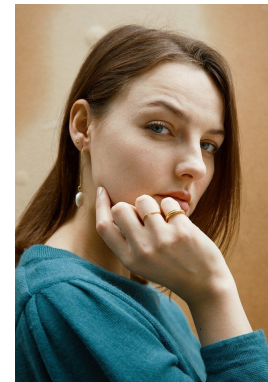

office@stellamodels.com

www.stellamodels.com

HEIGHT	BUST	DRESS	WAIST	HIPS	SHOES	HAIR	EYES
180	88	36	64	90	41.0	BROWN	BLUE