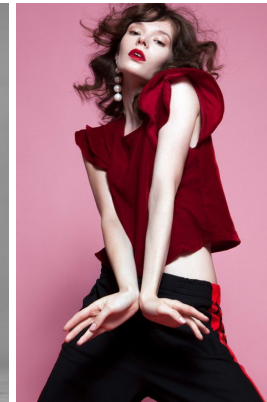

office@stellamodels.com

www.stellamodels.com

HEIGHT	BUST	DRESS	WAIST	HIPS	SHOES	HAIR	EYES
176	34	59	89	39.0	BROWN	BROWN	BROWN