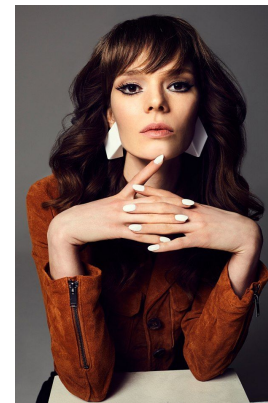

office@stellamodels.com

www.stellamodels.com

HEIGHT	BUST	DRESS	WAIST	HIPS	SHOES	HAIR	EYES
176	34	59	89	39.0	BROWN	BROWN	BROWN