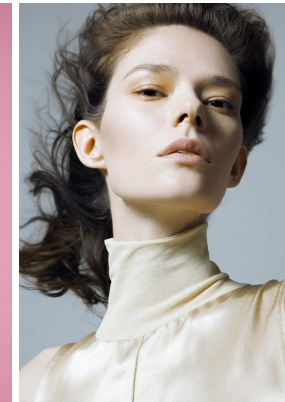

office@stellamodels.com

www.stellamodels.com

HEIGHT	BUST	DRESS	WAIST	HIPS	SHOES	HAIR	EYES
176	34	59	89	39.0	BROWN	BROWN	BROWN