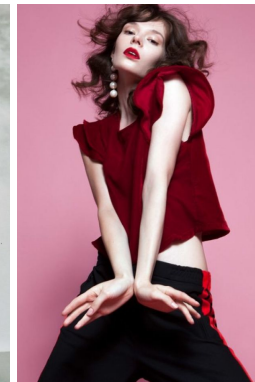

office@stellamodels.com

www.stellamodels.com

HEIGHT	DRESS	WAIST	HIPS	SHOES	HAIR	EYES
176	34	59	89	39.0	BROWN	BROWN