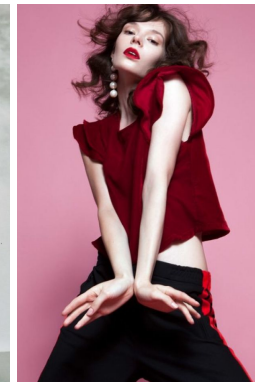

office@stellamodels.com

www.stellamodels.com

HEIGHT	BUST	DRESS	WAIST	HIPS	SHOES	HAIR	EYES
176	34	34	59	89	39.0	BROWN	BROWN