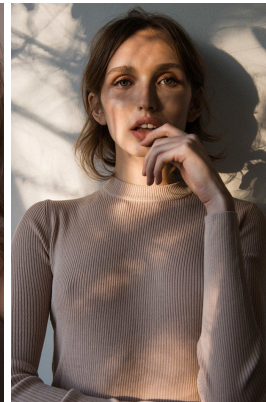

office@stellamodels.com

www.stellamodels.com

HEIGHT	BUST	DRESS	WAIST	HIPS	SHOES	HAIR	EYES
180	84	34-36	59	88	40.5	BROWN	GREEN