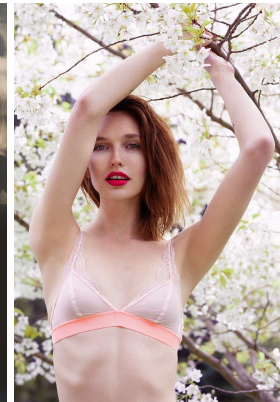

office@stellamodels.com

www.stellamodels.com

HEIGHT	BUST	DRESS	WAIST	HIPS	SHOES	HAIR	EYES
180	84	34-36	59	88	40.5	BROWN	GREEN