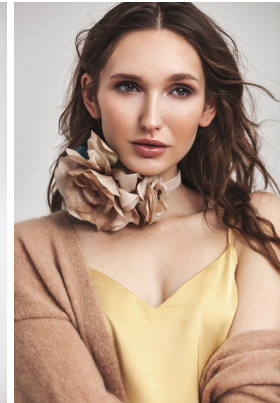

office@stellamodels.com

www.stellamodels.com

HEIGHT	BUST	DRESS	WAIST	HIPS	SHOES	HAIR	EYES
180	84	34-36	59	88	40.5	BROWN	GREEN