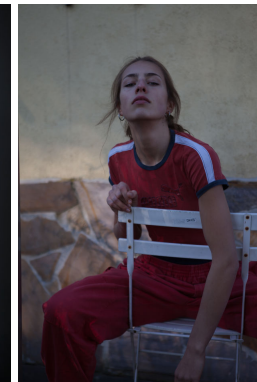

—
STELLA
MODELS
×

www.stellamodels.com

HEIGHT	BUST	DRESS	WAIST	HIPS	SHOES	HAIR	EYES
176	82	34-36	62	92	43.0	BROWN VENETIAN	BLUE/GR