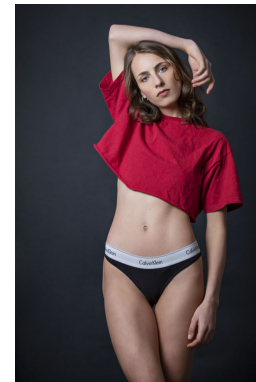

—
STELLA
MODELS
×

www.stellamodels.com

HEIGHT	BUST	DRESS	WAIST	HIPS	SHOES	HAIR	EYES
176	82	34-36	62	92	43.0	BROWN VENETIAN	BLUE/GR