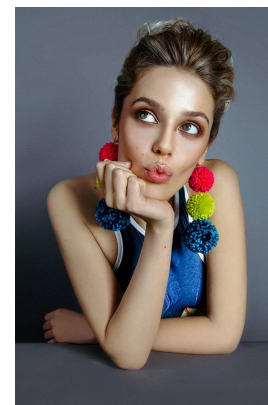

office@stellamodels.com

www.stellamodels.com

HEIGHT	BUST	DRESS	WAIST	HIPS	SHOES	HAIR	EYES
174	70		60	88			