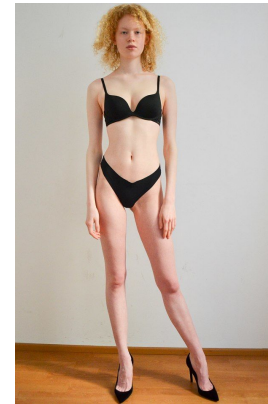

—
STELLA
MODELS
×

www.stellamodels.com

HEIGHT	BUST	DRESS	WAIST	HIPS	SHOES	HAIR	EYES
180	84	34-36	60	91	39.0	BLONDE	BLUE