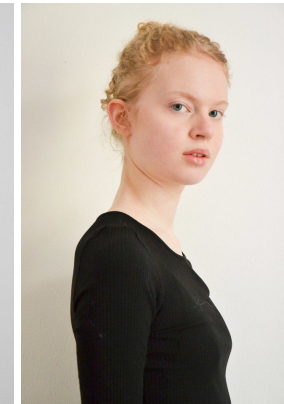

—
STELLA
MODELS
×

www.stellamodels.com

HEIGHT	BUST	DRESS	WAIST	HIPS	SHOES	HAIR	EYES
180	84	34-36	60	91	39.0	BLONDE	BLUE