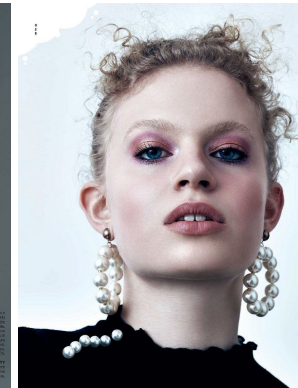

STELLA
MODELS

www.stellamodels.com

HEIGHT	BUST	DRESS	WAIST	HIPS	SHOES	HAIR	EYES
180	84	34-36	60	91	39.0	BLONDE	BLUE