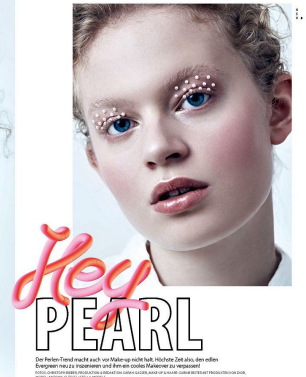

STELLA
MODELS

www.stellamodels.com

HEIGHT	BUST	DRESS	WAIST	HIPS	SHOES	HAIR	EYES
180	84	34-36	60	91	39.0	BLONDE	BLUE