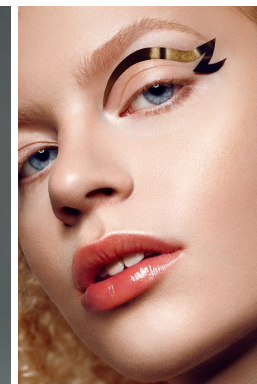

STELLA
MODELS

www.stellamodels.com

HEIGHT	BUST	DRESS	WAIST	HIPS	SHOES	HAIR	EYES
180	84	34-36	60	91	39.0	BLONDE	BLUE