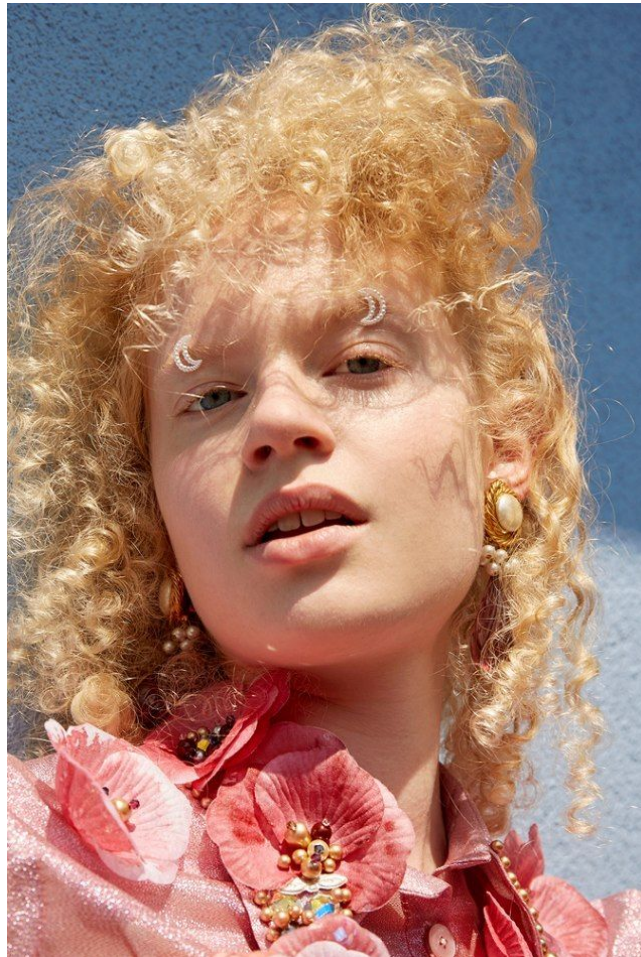

ANTONIA GLÖSSEL

T: +43 1 586 90 27

office@stellamodels.com

STELLA
MODELS

www.stellamodels.com