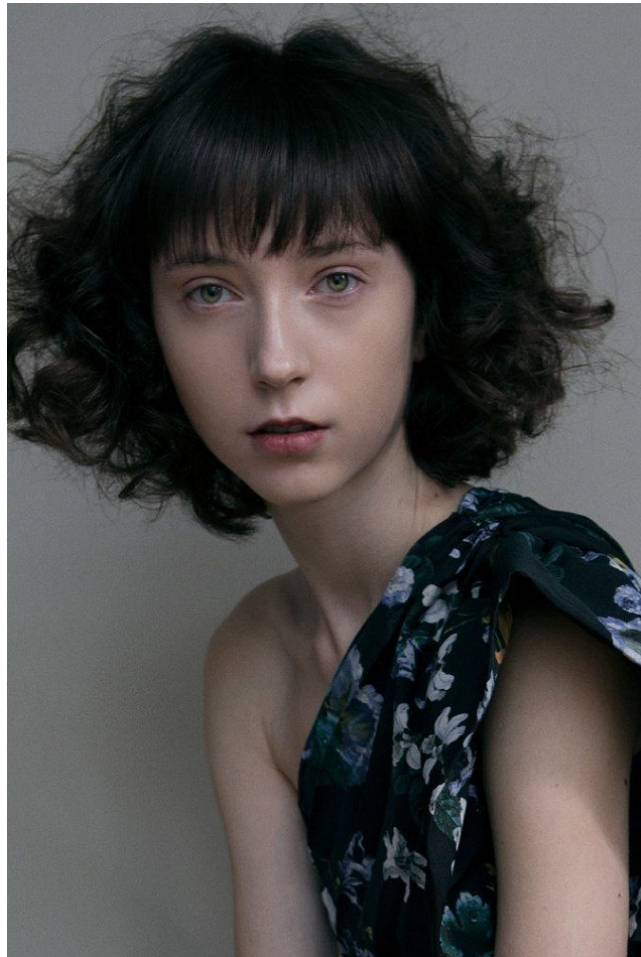

ANTONIE STEFLOVA

T: +43 1 586 90 27

office@stellamodels.com

STELLA
MODELS

www.stellamodels.com