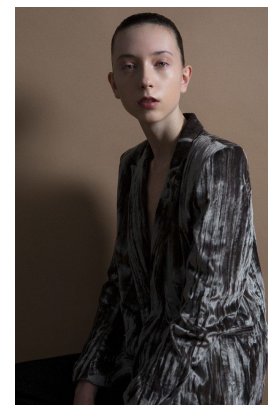

STELLA
MODELS

www.stellamodels.com

HEIGHT	BUST	DRESS	WAIST	HIPS	SHOES	HAIR	EYES
181	78	34-36	60	90	40.5	BROWN	GREEN