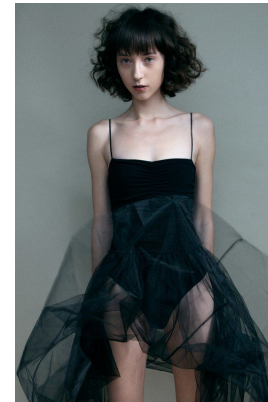

STELLA
MODELS

www.stellamodels.com

HEIGHT	BUST	DRESS	WAIST	HIPS	SHOES	HAIR	EYES
181	78	34-36	60	90	40.5	BROWN	GREEN