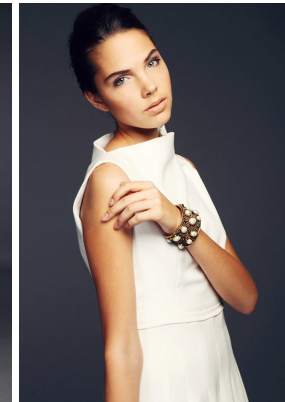

office@stellamodels.com

www.stellamodels.com

HEIGHT	BUST	DRESS	WAIST	HIPS	SHOES	HAIR	EYES
180	84		60	89	40.0	BLUE	BROWN