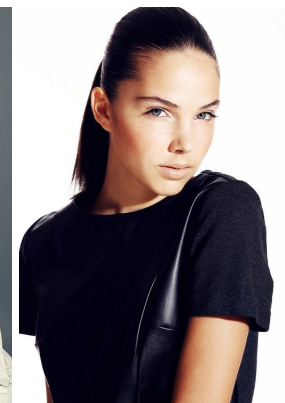

office@stellamodels.com

www.stellamodels.com

HEIGHT	BUST	DRESS	WAIST	HIPS	SHOES	HAIR	EYES
180	84		60	89	40.0	BLUE	BROWN