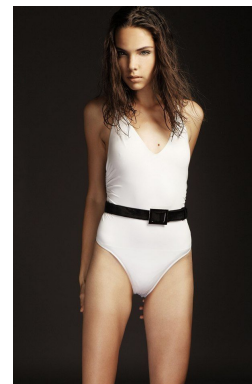

*office@stellamodels.com*

[www.stellamodels.com](http://www.stellamodels.com)

HEIGHT	BUST	WAIST	HIPS	SHOES	HAIR	EYES
180	84	60	89	40.0	BLUE	BROWN