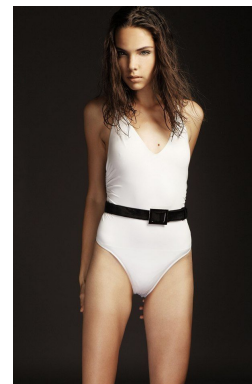

office@stellamodels.com

www.stellamodels.com

HEIGHT	BUST	WAIST	HIPS	SHOES	HAIR	EYES
180	84	60	89	40.0	BLUE	BROWN