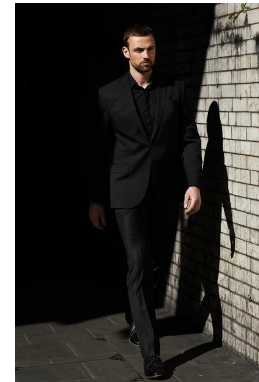

office@stellamodels.com

www.stellamodels.com

HEIGHT	CHEST	WAIST	HIPS	SUIT	SHOES	HAIR	EYES
188	101	85	99	50.0	45.5	BROWN	BROWN