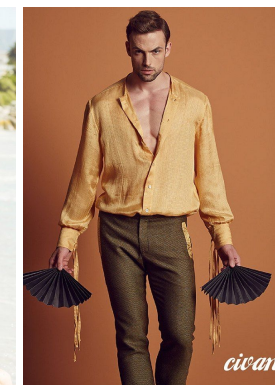

office@stellamodels.com

www.stellamodels.com

HEIGHT	CHEST	WAIST	HIPS	SUIT	SHOES	HAIR	EYES
188	101	85	99	50.0	45.5	BROWN	BROWN