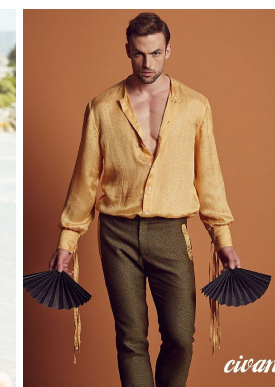

office@stellamodels.com

www.stellamodels.com

HEIGHT	CHEST	WAIST	HIPS	SUIT	SHOES	HAIR	EYES
188	101	85	99	50.0	45.5	BROWN	BROWN