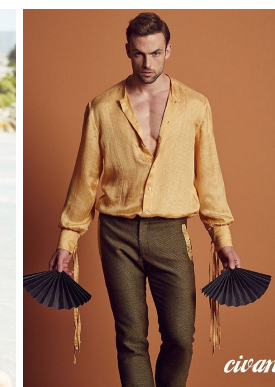

office@stellamodels.com

www.stellamodels.com

HEIGHT	WAIST	HIPS	SHOES	HAIR	EYES	CHEST
188	85	99	45.5	BROWN	BROWN	101