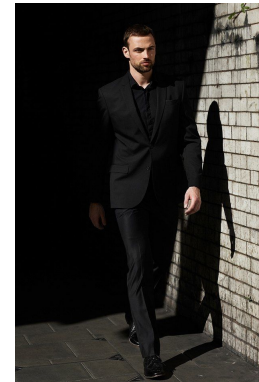

office@stellamodels.com

www.stellamodels.com

HEIGHT	WAIST	HIPS	SHOES	HAIR	EYES	CHEST
188	85	99	45.5	BROWN	BROWN	101