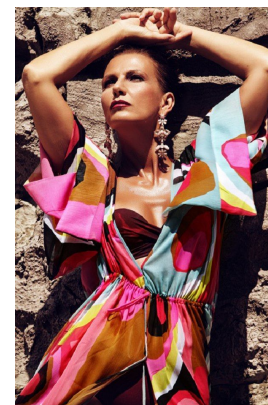

office@stellamodels.com

www.stellamodels.com

HEIGHT	BUST	DRESS	WAIST	HIPS	SHOES	HAIR	EYES
176	91	36-38	67	90	41.0	BROWN	BROWN