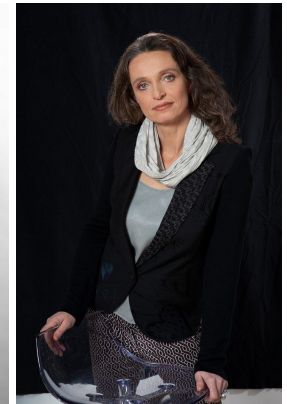

HEIGHT	BUST	DRESS	WAIST	HIPS	SHOES	HAIR	EYES
176	89	36	70	89	41.0	BROWN	BLUE