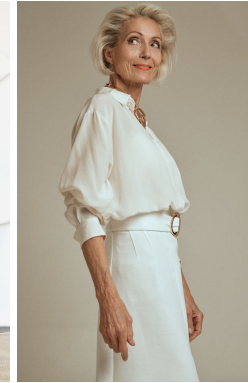

office@stellamodels.com

www.stellamodels.com

HEIGHT	BUST	DRESS	WAIST	HIPS	SHOES	HAIR	EYES
173	85	36	65	90	40.0	GREY	BROWN