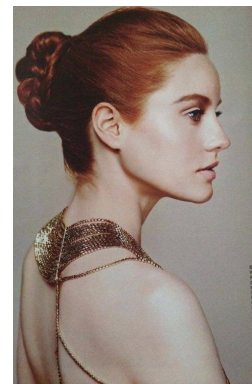

*office@stellamodels.com*

[www.stellamodels.com](http://www.stellamodels.com)

HEIGHT	BUST	DRESS	WAIST	HIPS	SHOES	HAIR	EYES
174	83	34-36	62	93	38.0	RED	BLUE/GREEN