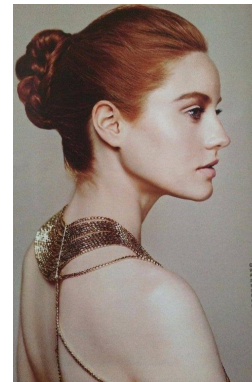

office@stellamodels.com

www.stellamodels.com

HEIGHT	BUST	DRESS	WAIST	HIPS	SHOES	HAIR	EYES
174	83	34-36	62	93	38.0	RED	BLUE/GREEN