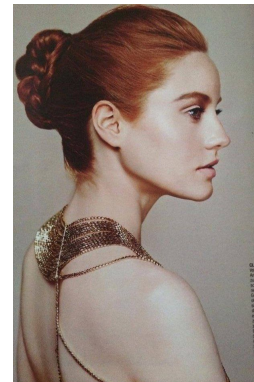

office@stellamodels.com

www.stellamodels.com

HEIGHT	BUST	DRESS	WAIST	HIPS	SHOES	HAIR	EYES
174	83	34-36	62	93	38.0	RED	BLUE/GREEN