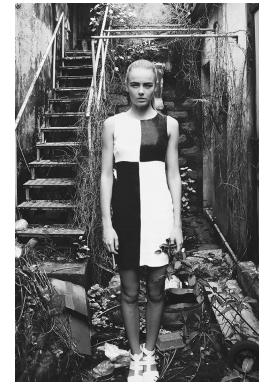

—
STELLA
MODELS
×

www.stellamodels.com

HEIGHT	BUST	DRESS	WAIST	HIPS	SHOES	HAIR	EYES
175	80	36	60	88	38.0	DARK BLONDE	BLUE