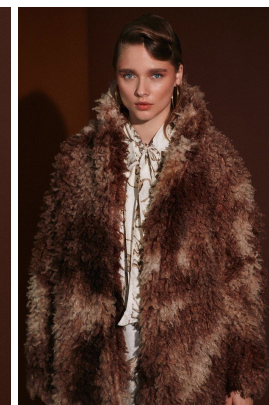

—
STELLA
MODELS
×

www.stellamodels.com

HEIGHT	BUST	DRESS	WAIST	HIPS	SHOES	HAIR	EYES
177	85		61	89	40.0	BLONDE	BLUE