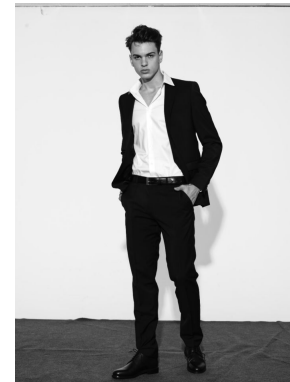

—
STELLA
MODELS
×

www.stellamodels.com

HEIGHT	WAIST	HIPS	SHOES	HAIR	EYES
187	74	96	43.5	BROWN	GREEN/BROWN