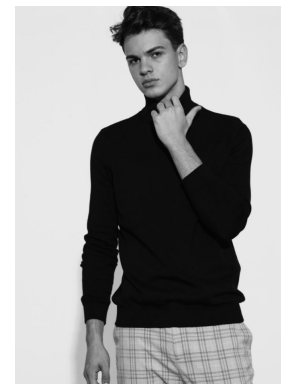

—
STELLA
MODELS
×

www.stellamodels.com

HEIGHT	WAIST	HIPS	SHOES	HAIR	EYES
187	74	96	43.5	BROWN	GREEN/BROWN