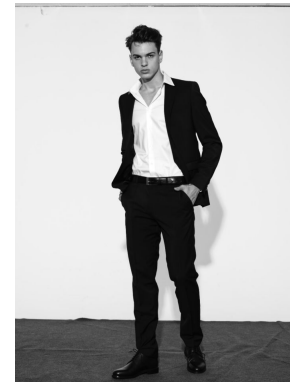

—  
STELLA  
MODELS  
×

[www.stellamodels.com](http://www.stellamodels.com)

HEIGHT	WAIST	HIPS	SHOES	HAIR	EYES
187	74	96	43.5	BROWN	GREEN/BROWN