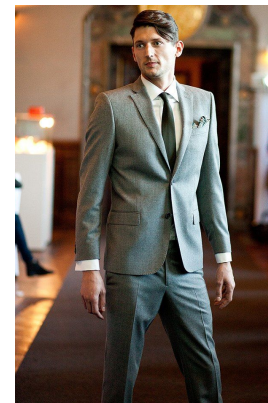

*office@stellamodels.com*

[www.stellamodels.com](http://www.stellamodels.com)

HEIGHT	BUST	DRESS	WAIST	HIPS	SHOES	HAIR	EYES
193			81		46.0	BROWN	BLUE/GREEN