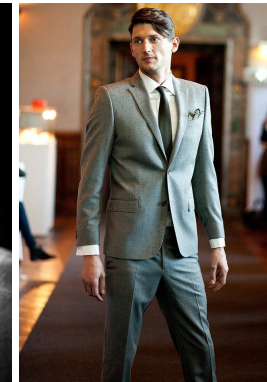

—  
STELLA  
MODELS  
×

[www.stellamodels.com](http://www.stellamodels.com)

HEIGHT	WAIST	SHOES	HAIR	EYES	CHEST
193	81	46.0	BROWN	BLUE/GREEN	102