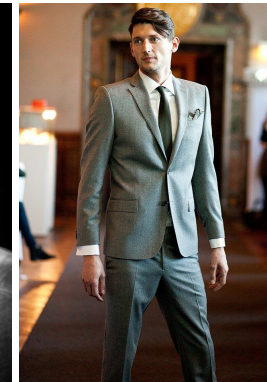

—
STELLA
MODELS
×

www.stellamodels.com

HEIGHT	BUST	DRESS	WAIST	HIPS	SHOES	HAIR	EYES
193			81		46.0	BROWN	BLUE/GREEN