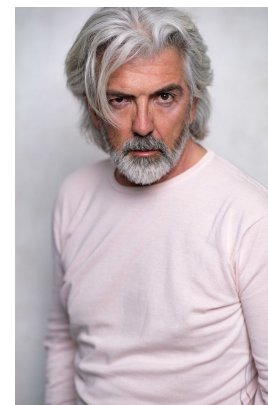

office@stellamodels.com

www.stellamodels.com

HEIGHT	BUST	DRESS	WAIST	HIPS	SHOES	HAIR	EYES
191			92		46.0	GREY	BROWN