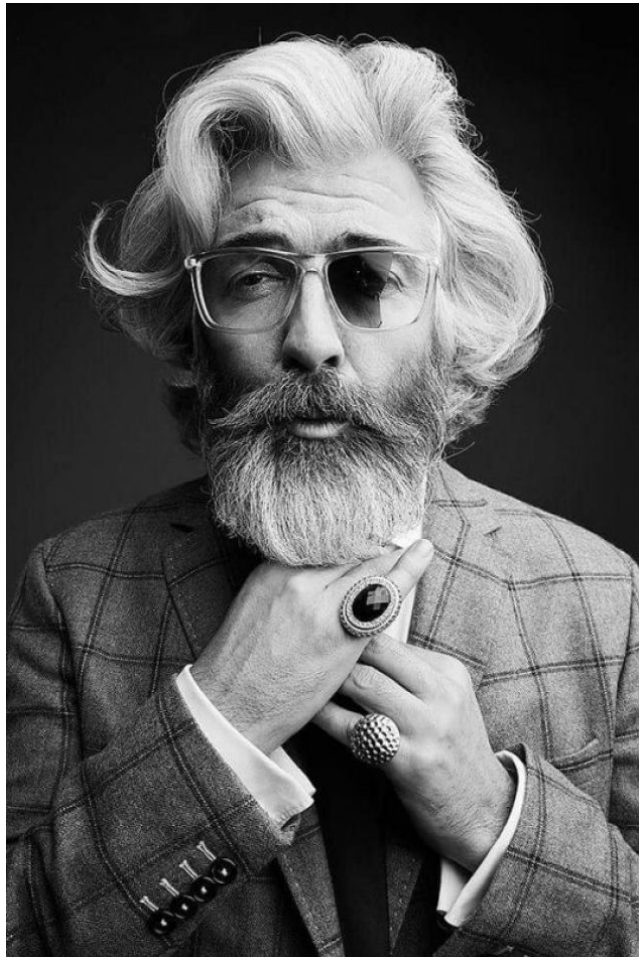

—
STELLA
MODELS
×

BORIS DJURIC

T: +43 1 586 90 27

office@stellamodels.com

www.stellamodels.com

—
STELLA
MODELS
×

BORIS DJURIC

T: +43 1 586 90 27