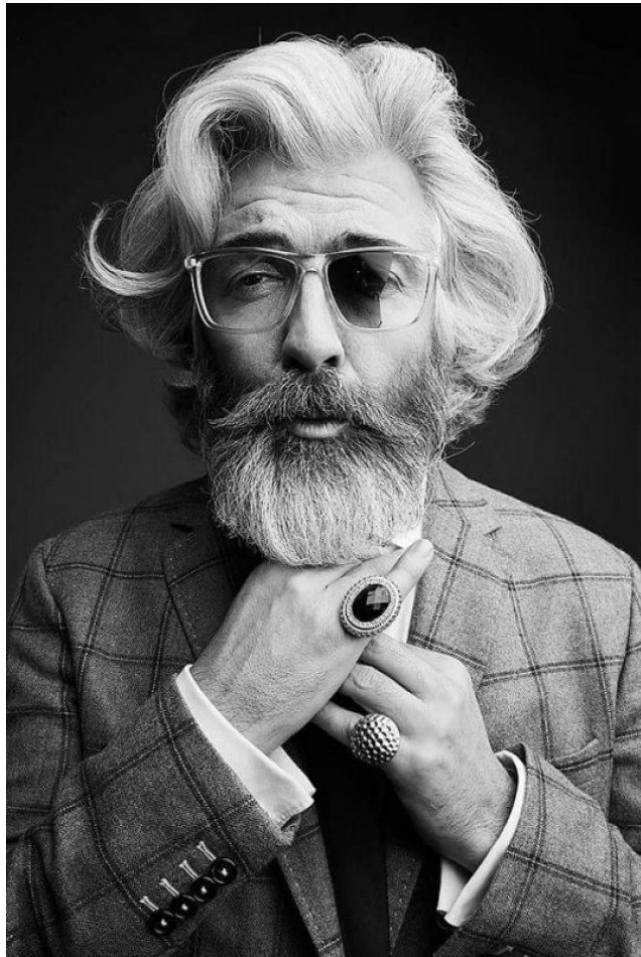

—
STELLA
MODELS
×

BORIS DJURIC

T: +43 1 586 90 27

office@stellamodels.com

www.stellamodels.com

—
STELLA
MODELS
×

BORIS DJURIC

T: +43 1 586 90 27

office@stellamodels.com

www.stellamodels.com