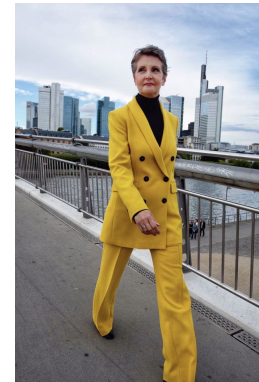

HEIGHT	BUST	DRESS	WAIST	HIPS	SHOES	HAIR	EYES
172	87	36-38	69	91	37.0	DARK BLONDE	BLUE/GREY