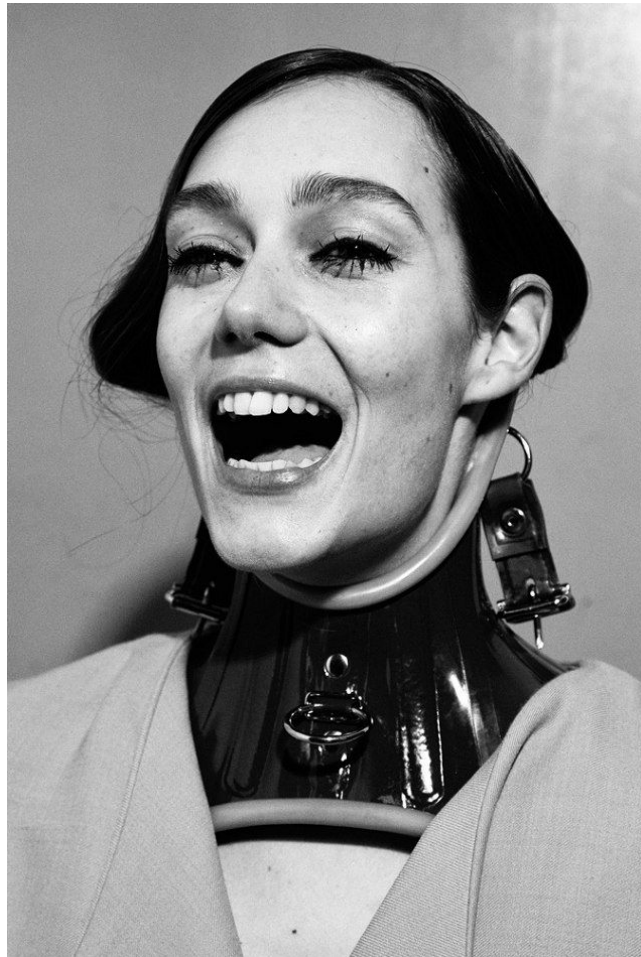

—
STELLA
MODELS
×

CAROLA

T: +43 1 586 90 27

office@stellamodels.com

www.stellamodels.com

—
STELLA
MODELS
×

CAROLA

T: +43 1 586 90 27

office@stellamodels.com

www.stellamodels.com