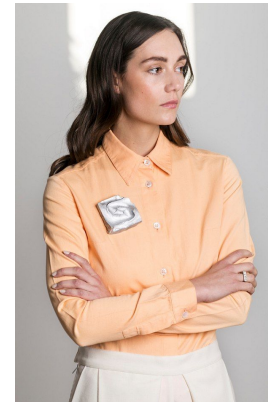

HEIGHT	BUST	DRESS	WAIST	HIPS	SHOES	HAIR	EYES
176	81	34	60	87	39.0	BROWN	GREEN/BROWN