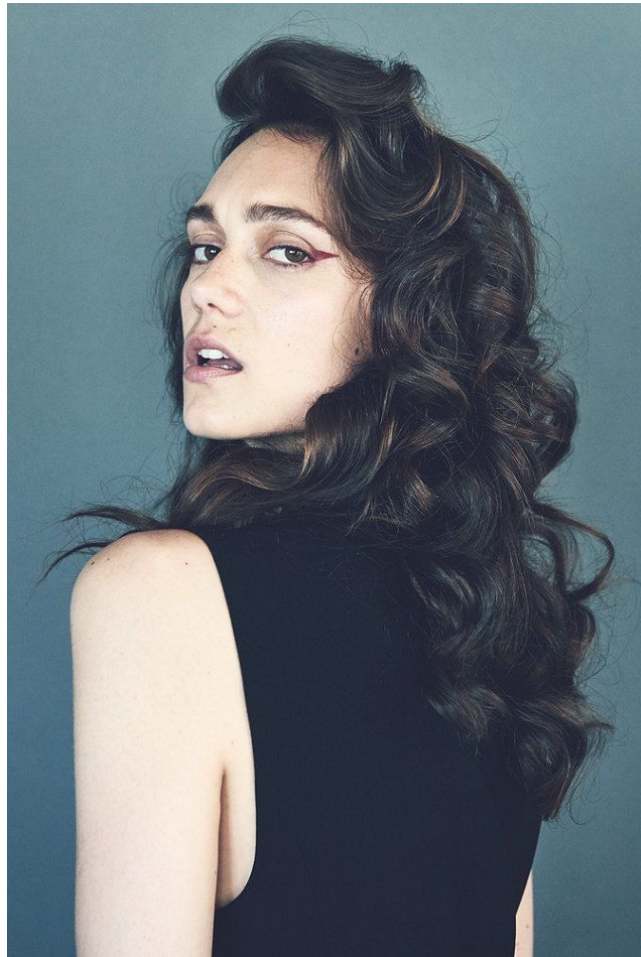

—
STELLA
MODELS
×

CAROLA

T: +43 1 586 90 27

office@stellamodels.com

www.stellamodels.com

—
STELLA
MODELS
×

CAROLA

T: +43 1 586 90 27

office@stellamodels.com

www.stellamodels.com