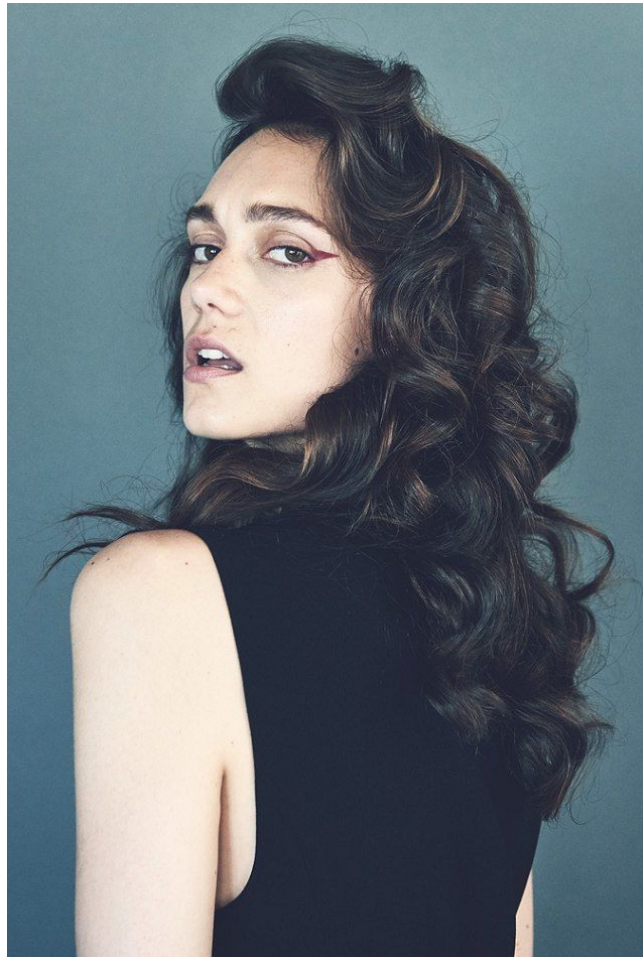

—
STELLA
MODELS
×

CAROLA RENARDE

T: +43 1 586 90 27

office@stellamodels.com

www.stellamodels.com

—
STELLA
MODELS
×

CAROLA RENARDE

T: +43 1 586 90 27

office@stellamodels.com

www.stellamodels.com