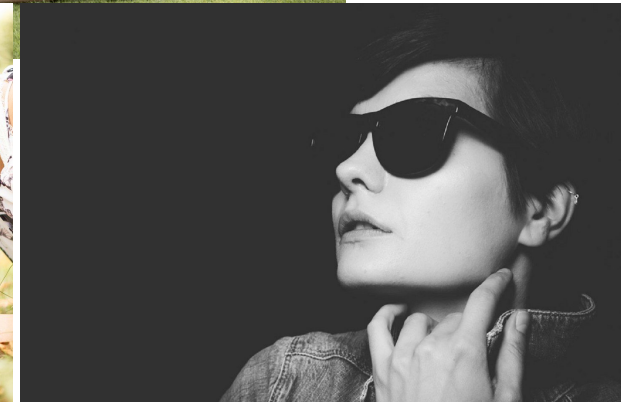

CAROLINE DOCAR

T: +43 1 586 90 27

office@stellamodels.com

—
STELLA
MODELS
×

www.stellamodels.com