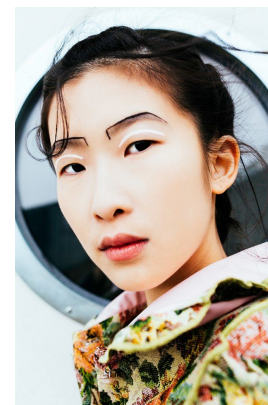

*office@stellamodels.com*

[www.stellamodels.com](http://www.stellamodels.com)

HEIGHT	BUST	DRESS	WAIST	HIPS	SHOES	HAIR	EYES
172	81	34	62	89	38.0	DARK BROWN	BROWN