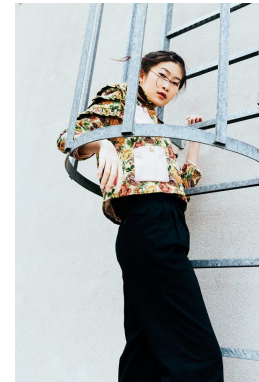

*office@stellamodels.com*

[www.stellamodels.com](http://www.stellamodels.com)

HEIGHT	BUST	DRESS	WAIST	HIPS	SHOES	HAIR	EYES
172	81	34	62	89	38.0	DARK BROWN	BROWN