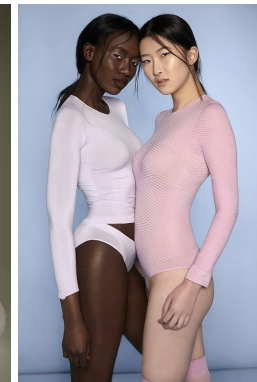

office@stellamodels.com

www.stellamodels.com

HEIGHT	BUST	DRESS	WAIST	HIPS	SHOES	HAIR	EYES
172	81	34	62	89	38.0	DARK BROWN	BROWN