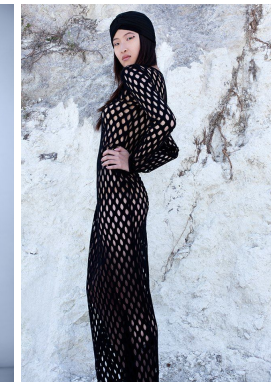

*office@stellamodels.com*

[www.stellamodels.com](http://www.stellamodels.com)

HEIGHT	BUST	DRESS	WAIST	HIPS	SHOES	HAIR	EYES
172	81	34	62	89	38.0	DARK BROWN	BROWN