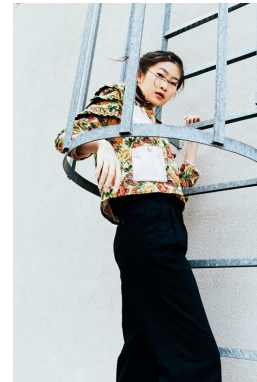

office@stellamodels.com

www.stellamodels.com

HEIGHT	BUST	DRESS	WAIST	HIPS	SHOES	HAIR	EYES
172	81	34	62	89	38.0	DARK BROWN	BROWN