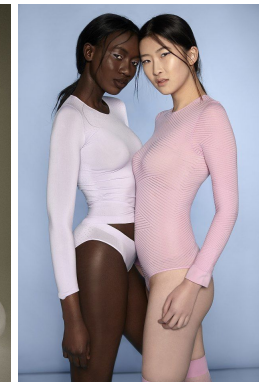

*office@stellamodels.com*

[www.stellamodels.com](http://www.stellamodels.com)

HEIGHT	BUST	DRESS	WAIST	HIPS	SHOES	HAIR	EYES
172	81	34	62	89	38.0	DARK BROWN	BROWN