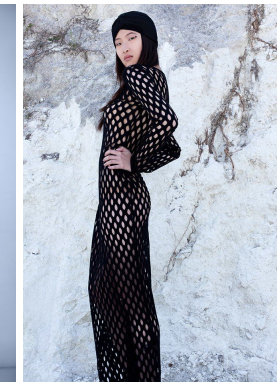

*office@stellamodels.com*

[www.stellamodels.com](http://www.stellamodels.com)

HEIGHT	BUST	DRESS	WAIST	HIPS	SHOES	HAIR	EYES
172	81	34	62	89	38.0	DARK BROWN	BROWN