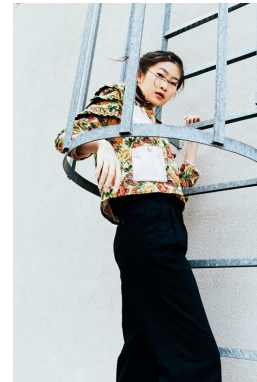

*office@stellamodels.com*

[www.stellamodels.com](http://www.stellamodels.com)

HEIGHT	BUST	DRESS	WAIST	HIPS	SHOES	HAIR	EYES
172	81	34	62	89	38.0	DARK BROWN	BROWN