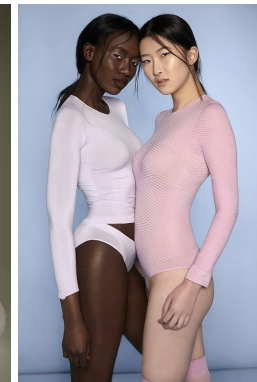

*office@stellamodels.com*

[www.stellamodels.com](http://www.stellamodels.com)

HEIGHT	BUST	DRESS	WAIST	HIPS	SHOES	HAIR	EYES
172	81	34	62	89	38.0	DARK BROWN	BROWN