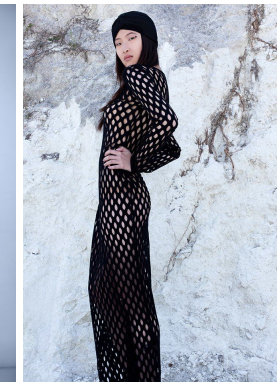

office@stellamodels.com

www.stellamodels.com

HEIGHT	BUST	DRESS	WAIST	HIPS	SHOES	HAIR	EYES
172	81	34	62	89	38.0	DARK BROWN	BROWN