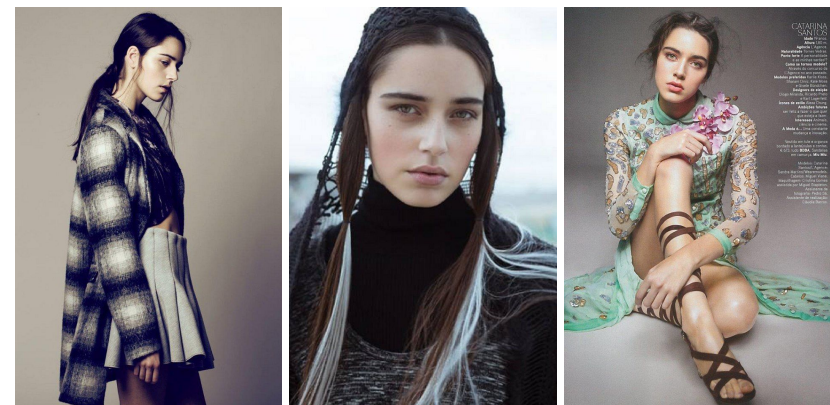

—
STELLA
MODELS
×

www.stellamodels.com

HEIGHT	BUST	DRESS	WAIST	HIPS	SHOES	HAIR	EYES
180	83	36	61	89	40.0	BROWN	GREEN