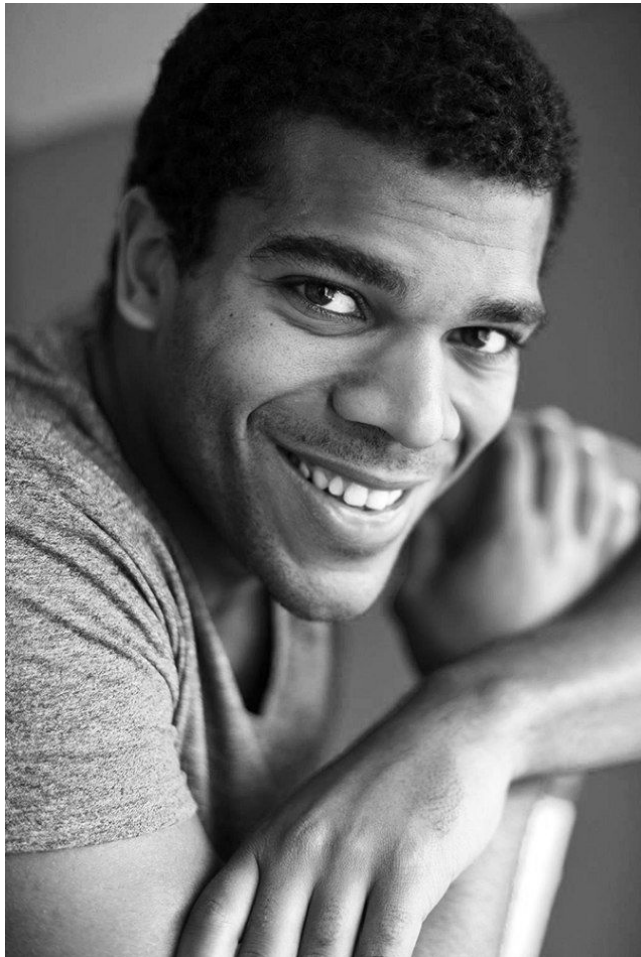

—
STELLA
MODELS
×

CEDRIC

T: +43 1 586 90 27

office@stellamodels.com

www.stellamodels.com

—
STELLA
MODELS
×

CEDRIC

T: +43 1 586 90 27

office@stellamodels.com

www.stellamodels.com