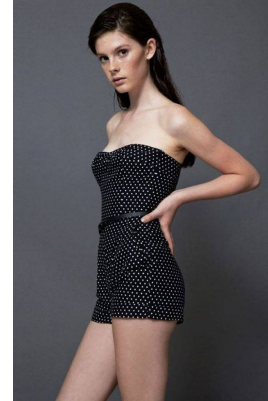

office@stellamodels.com

www.stellamodels.com

HEIGHT	BUST	DRESS	WAIST	HIPS	SHOES	HAIR	EYES
177	85	34	65	89	41.0	BROWN	BROWN