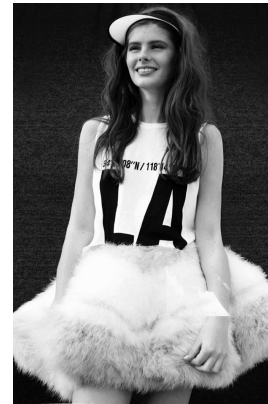

office@stellamodels.com

www.stellamodels.com

HEIGHT	BUST	DRESS	WAIST	HIPS	SHOES	HAIR	EYES
177	85	34	65	89	41.0	BROWN	BROWN