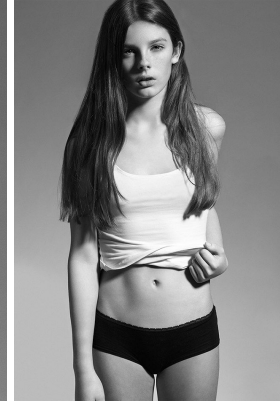

office@stellamodels.com

www.stellamodels.com

HEIGHT	BUST	DRESS	WAIST	HIPS	SHOES	HAIR	EYES
177	85	34	65	89	41.0	BROWN	BROWN