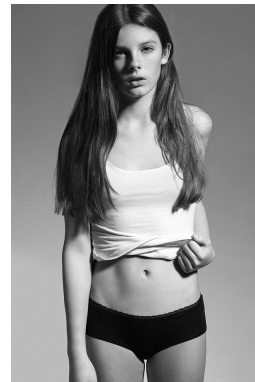

*office@stellamodels.com*

[www.stellamodels.com](http://www.stellamodels.com)

HEIGHT	BUST	DRESS	WAIST	HIPS	SHOES	HAIR	EYES
177	85	34	65	89	41.0	BROWN	BROWN