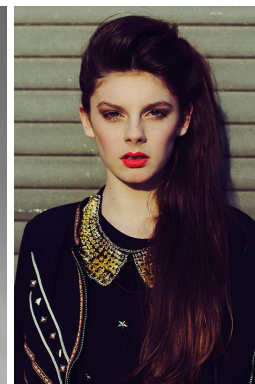

office@stellamodels.com

www.stellamodels.com

HEIGHT	BUST	DRESS	WAIST	HIPS	SHOES	HAIR	EYES
177	85	34	65	89	41.0	BROWN	BROWN