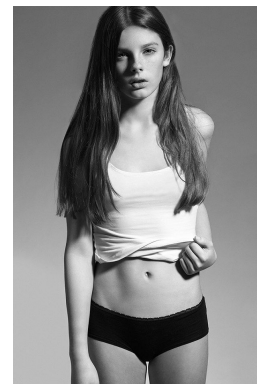

office@stellamodels.com

www.stellamodels.com

HEIGHT	BUST	DRESS	WAIST	HIPS	SHOES	HAIR	EYES
177	85	34	65	89	41.0	BROWN	BROWN