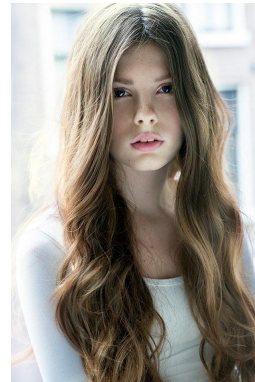

*office@stellamodels.com*

[www.stellamodels.com](http://www.stellamodels.com)

HEIGHT	BUST	DRESS	WAIST	HIPS	SHOES	HAIR	EYES
177	85	34	65	89	41.0	BROWN	BROWN