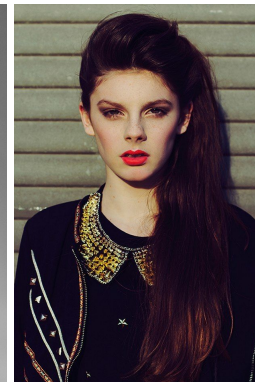

*office@stellamodels.com*

[www.stellamodels.com](http://www.stellamodels.com)

HEIGHT	BUST	DRESS	WAIST	HIPS	SHOES	HAIR	EYES
177	85	34	65	89	41.0	BROWN	BROWN