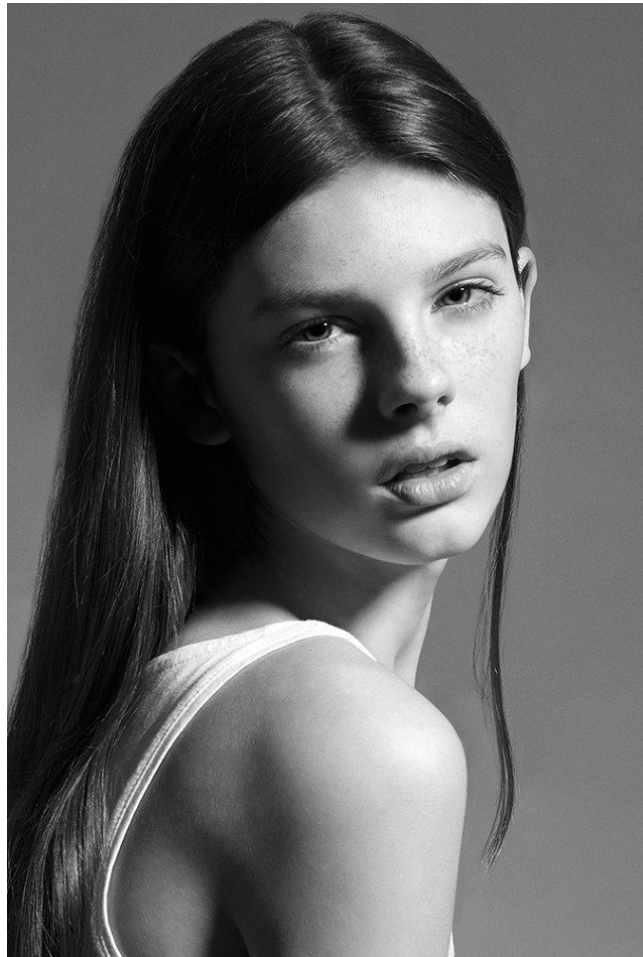

—
STELLA
MODELS
×

CHANEL

T: +43 1 586 90 27

office@stellamodels.com

www.stellamodels.com

—
STELLA
MODELS
×

CHANEL

T: +43 1 586 90 27

office@stellamodels.com

www.stellamodels.com