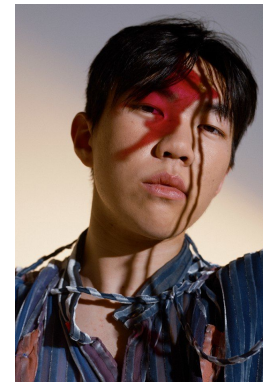

*office@stellamodels.com*

[www.stellamodels.com](http://www.stellamodels.com)

HEIGHT	BUST	DRESS	WAIST	HIPS	SHOES	HAIR	EYES
183			73	95	42.5	BLACK	BROWN