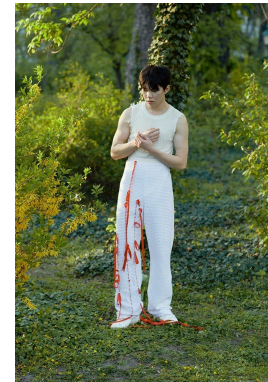

office@stellamodels.com

www.stellamodels.com

HEIGHT	WAIST	HIPS	SHOES	HAIR	EYES
183	73	95	42.5	BLACK	BROWN