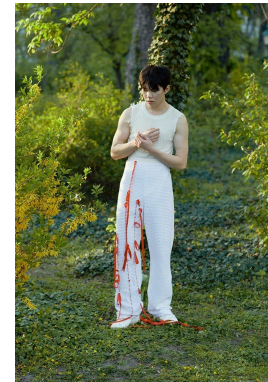

office@stellamodels.com

www.stellamodels.com

HEIGHT	WAIST	HIPS	SHOES	HAIR	EYES	CHEST
183	73	95	42.5	BLACK	BROWN	90