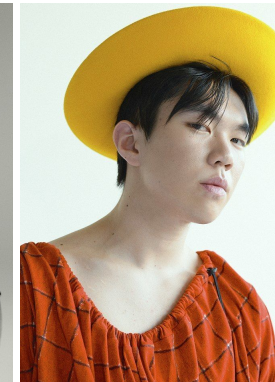

*office@stellamodels.com*

[www.stellamodels.com](http://www.stellamodels.com)

HEIGHT	BUST	DRESS	WAIST	HIPS	SHOES	HAIR	EYES
183			73	95	42.5	BLACK	BROWN