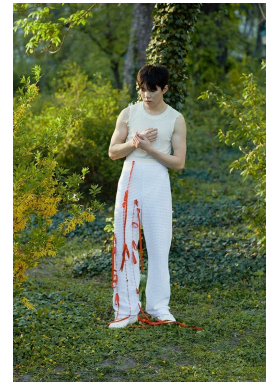

office@stellamodels.com

www.stellamodels.com

HEIGHT	WAIST	HIPS	SHOES	HAIR	EYES	CHEST
183	73	95	42.5	BLACK	BROWN	90