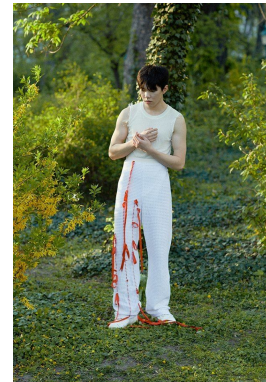

office@stellamodels.com

www.stellamodels.com

HEIGHT	CHEST	WAIST	HIPS	SHOES	HAIR	EYES
183	90	73	95	42.5	BLACK	BROWN