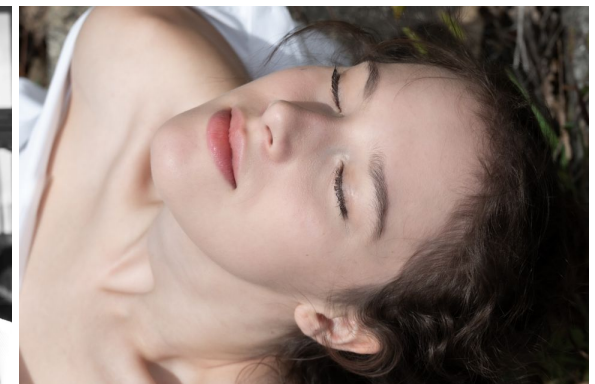

[www.stellamodels.com](http://www.stellamodels.com)

—  
STELLA  
MODELS  
×

HEIGHT	BUST	WAIST	HIPS	SHOES	HAIR	EYES
179	80	64	88	40.0	DARK BLONDE	BLUE/GREEN