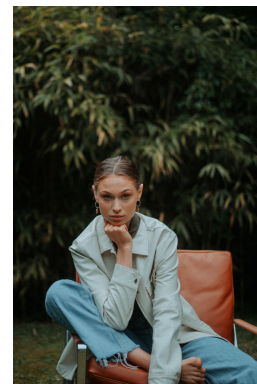

—
STELLA
MODELS
×

www.stellamodels.com

HEIGHT	BUST	DRESS	WAIST	HIPS	SHOES	HAIR	EYES
177	85	34-36	62	91	40.0	DARK BLONDE	BLUE