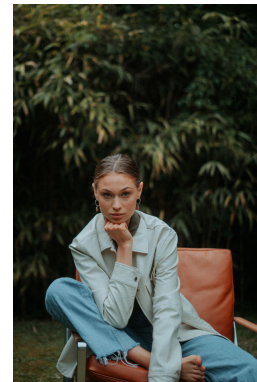

—
STELLA
MODELS
×

www.stellamodels.com

HEIGHT	BUST	DRESS	WAIST	HIPS	SHOES	HAIR	EYES
177	85	34-36	62	91	40.0	DARK BLONDE	BLUE