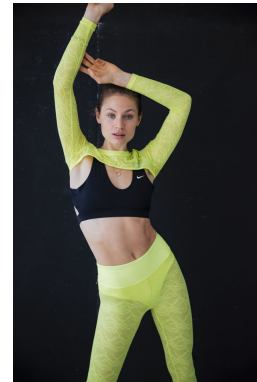

—
STELLA
MODELS
×

www.stellamodels.com

HEIGHT	BUST	DRESS	WAIST	HIPS	SHOES	HAIR	EYES
177	85	34-36	62	91	40.0	DARK BLONDE	BLUE