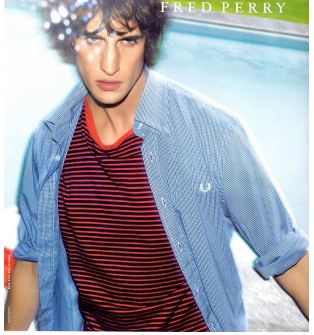

—
STELLA
MODELS
×

www.stellamodels.com

HEIGHT	BUST	DRESS	WAIST	HIPS	SHOES	HAIR	EYES
185			76	96	43.5	BROWN	BLUE