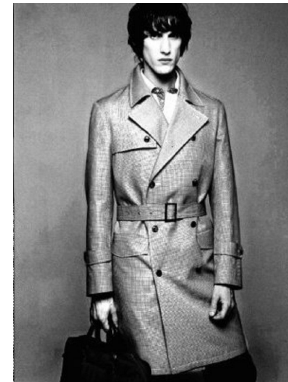

—
STELLA
MODELS
×

www.stellamodels.com

HEIGHT	CHEST	WAIST	HIPS	SUIT	SHOES	HAIR	EYES
185	93	76	96	48.5	43.5	BROWN	BLUE