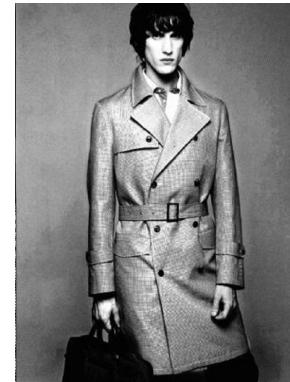

—
STELLA
MODELS
×

www.stellamodels.com

HEIGHT	WAIST	HIPS	SHOES	HAIR	EYES
185	76	96	43.5	BROWN	BLUE