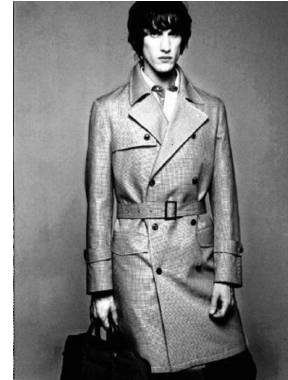

HEIGHT	CHEST	WAIST	HIPS	SUIT	SHOES	HAIR	EYES
185	93	76	96	48.5	43.5	BROWN	BLUE