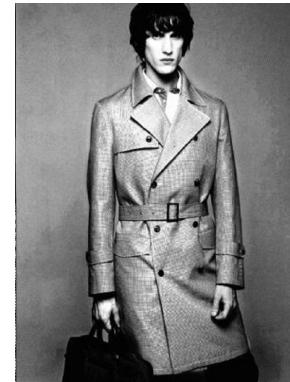

—
STELLA
MODELS
×

www.stellamodels.com

HEIGHT	WAIST	HIPS	SHOES	HAIR	EYES	CHEST
185	76	96	43.5	BROWN	BLUE	93