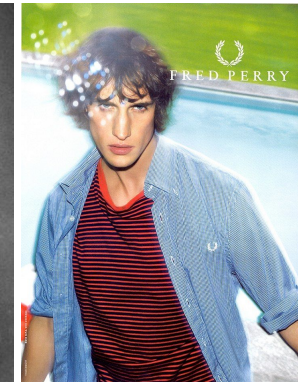

—  
STELLA  
MODELS  
×

[www.stellamodels.com](http://www.stellamodels.com)

HEIGHT	BUST	DRESS	WAIST	HIPS	SHOES	HAIR	EYES
185			76	96	43.5	BROWN	BLUE