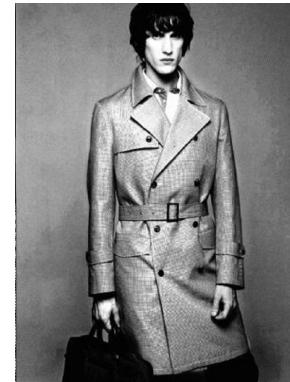

—  
STELLA  
MODELS  
×

[www.stellamodels.com](http://www.stellamodels.com)

HEIGHT	BUST	DRESS	WAIST	HIPS	SHOES	HAIR	EYES
185			76	96	43.5	BROWN	BLUE