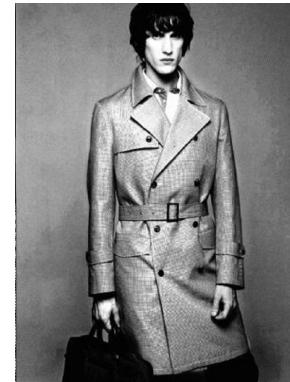

—  
STELLA  
MODELS  
×

[www.stellamodels.com](http://www.stellamodels.com)

HEIGHT	WAIST	HIPS	SHOES	HAIR	EYES	CHEST
185	76	96	43.5	BROWN	BLUE	93