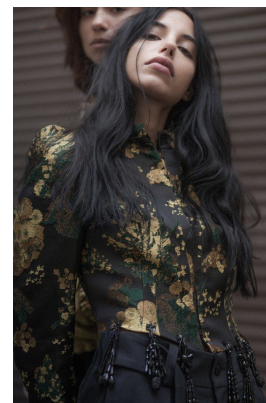

—  
STELLA  
MODELS  
×

[www.stellamodels.com](http://www.stellamodels.com)

HEIGHT	BUST	DRESS	WAIST	HIPS	SHOES	HAIR	EYES
172	80	34	62	89	38.0	DARK BROWN	GREEN/BROW