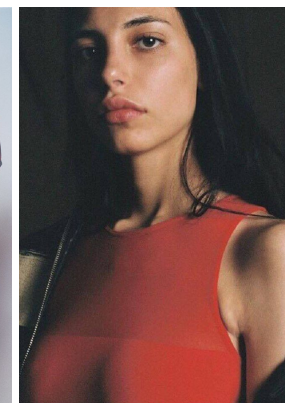

—  
STELLA  
MODELS  
×

[www.stellamodels.com](http://www.stellamodels.com)

HEIGHT	BUST	DRESS	WAIST	HIPS	SHOES	HAIR	EYES
172	80	34	62	89	38.0	DARK BROWN	GREEN/BROW