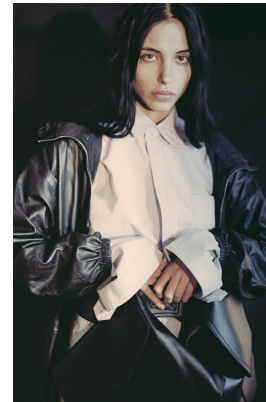

—  
STELLA  
MODELS  
×

[www.stellamodels.com](http://www.stellamodels.com)

HEIGHT	BUST	DRESS	WAIST	HIPS	SHOES	HAIR	EYES
172	80	34	62	89	38.0	DARK BROWN	GREEN/BROW