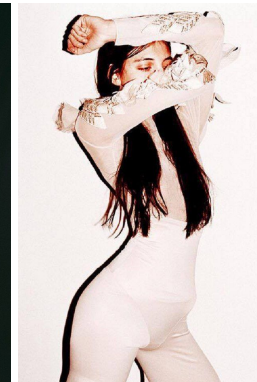

—  
STELLA  
MODELS  
×

[www.stellamodels.com](http://www.stellamodels.com)

HEIGHT	BUST	DRESS	WAIST	HIPS	SHOES	HAIR	EYES
172	80	34	62	89	38.0	DARK BROWN	GREEN/BROW