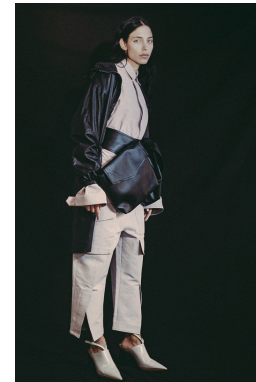

—  
STELLA  
MODELS  
×

[www.stellamodels.com](http://www.stellamodels.com)

HEIGHT	BUST	DRESS	WAIST	HIPS	SHOES	HAIR	EYES
172	80	34	62	89	38.0	DARK BROWN	GREEN/BROW