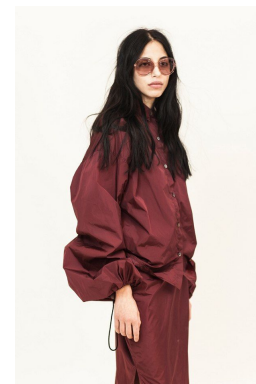

—  
STELLA  
MODELS  
×

[www.stellamodels.com](http://www.stellamodels.com)

HEIGHT	BUST	DRESS	WAIST	HIPS	SHOES	HAIR	EYES
172	80	34	62	89	38.0	DARK BROWN	GREEN/BROW