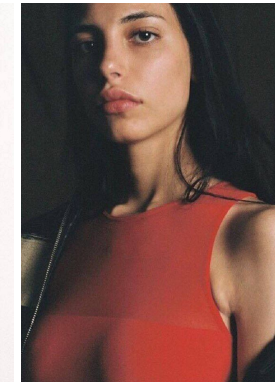

—  
STELLA  
MODELS  
×

[www.stellamodels.com](http://www.stellamodels.com)

HEIGHT	BUST	DRESS	WAIST	HIPS	SHOES	HAIR	EYES
172	80	34	62	89	38.0	DARK BROWN	GREEN/BROW