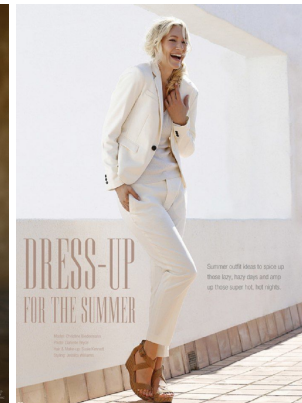

office@stellamodels.com

www.stellamodels.com

HEIGHT	BUST	DRESS	WAIST	HIPS	SHOES	HAIR	EYES
178	86	38	66	96	40.0	BLONDE	BLUE/GREEN