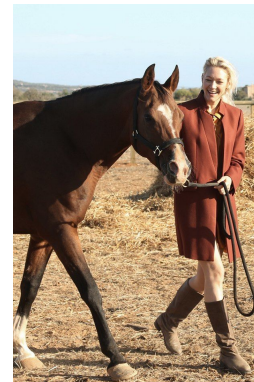

office@stellamodels.com

www.stellamodels.com

HEIGHT 178 BUST 86 DRESS 38 WAIST 66 HIPS 96 SHOES 40.0 HAIR BLONDE EYES BLUE/GREEN