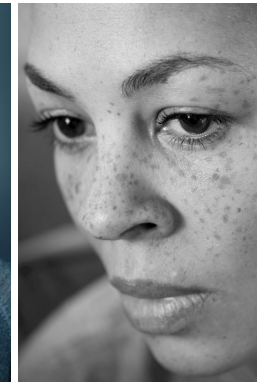

—
STELLA
MODELS
×

www.stellamodels.com

HEIGHT	BUST	DRESS	WAIST	HIPS	SHOES	HAIR	EYES
176	88	36-38	72	95	40.0	DARK BROWN	BROWN