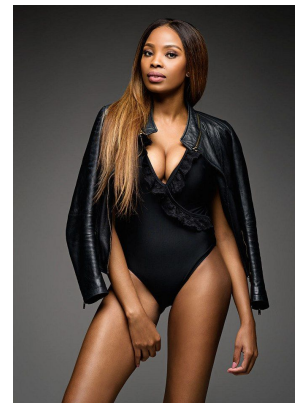

office@stellamodels.com

www.stellamodels.com

HEIGHT	BUST	DRESS	WAIST	HIPS	SHOES	HAIR	EYES
172	88	36	72	98	39.5	DARK BROWN	BROWN