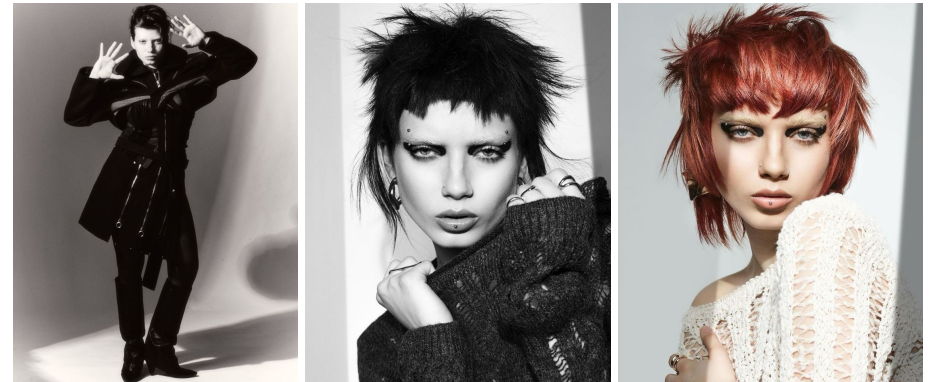

HEIGHT	BUST	DRESS	WAIST	HIPS	SHOES	HAIR	EYES
170	96	38	71	97	39.0	DARK BROWN	BLUE